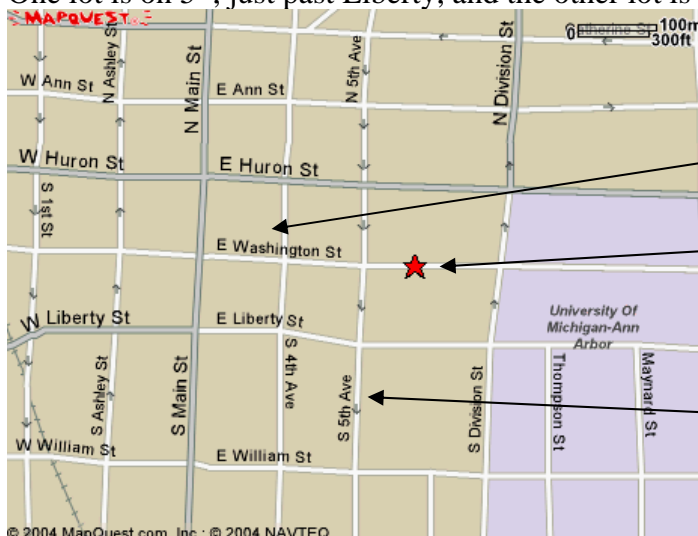

Parking:

There are often meters on the street available. Alternatively, there are two parking lots very close by. One lot is on 5th, just past Liberty, and the other lot is at 4th and Washington.